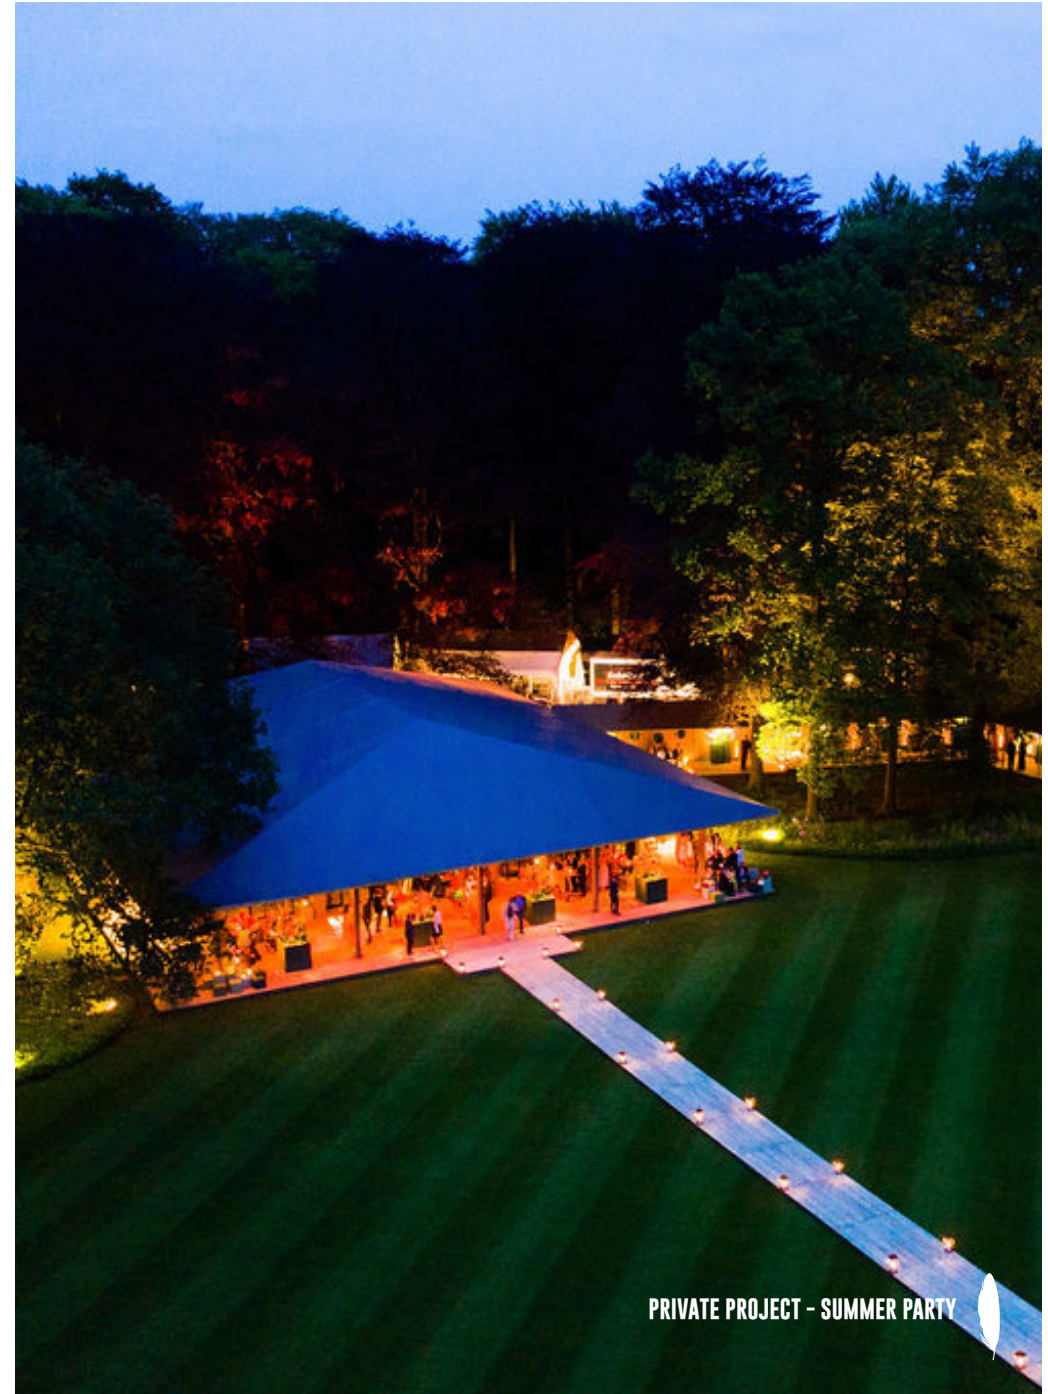

EXPERTISE
1 / 4

Private projects

Panache creates lifelong events that will leave you with great memories.