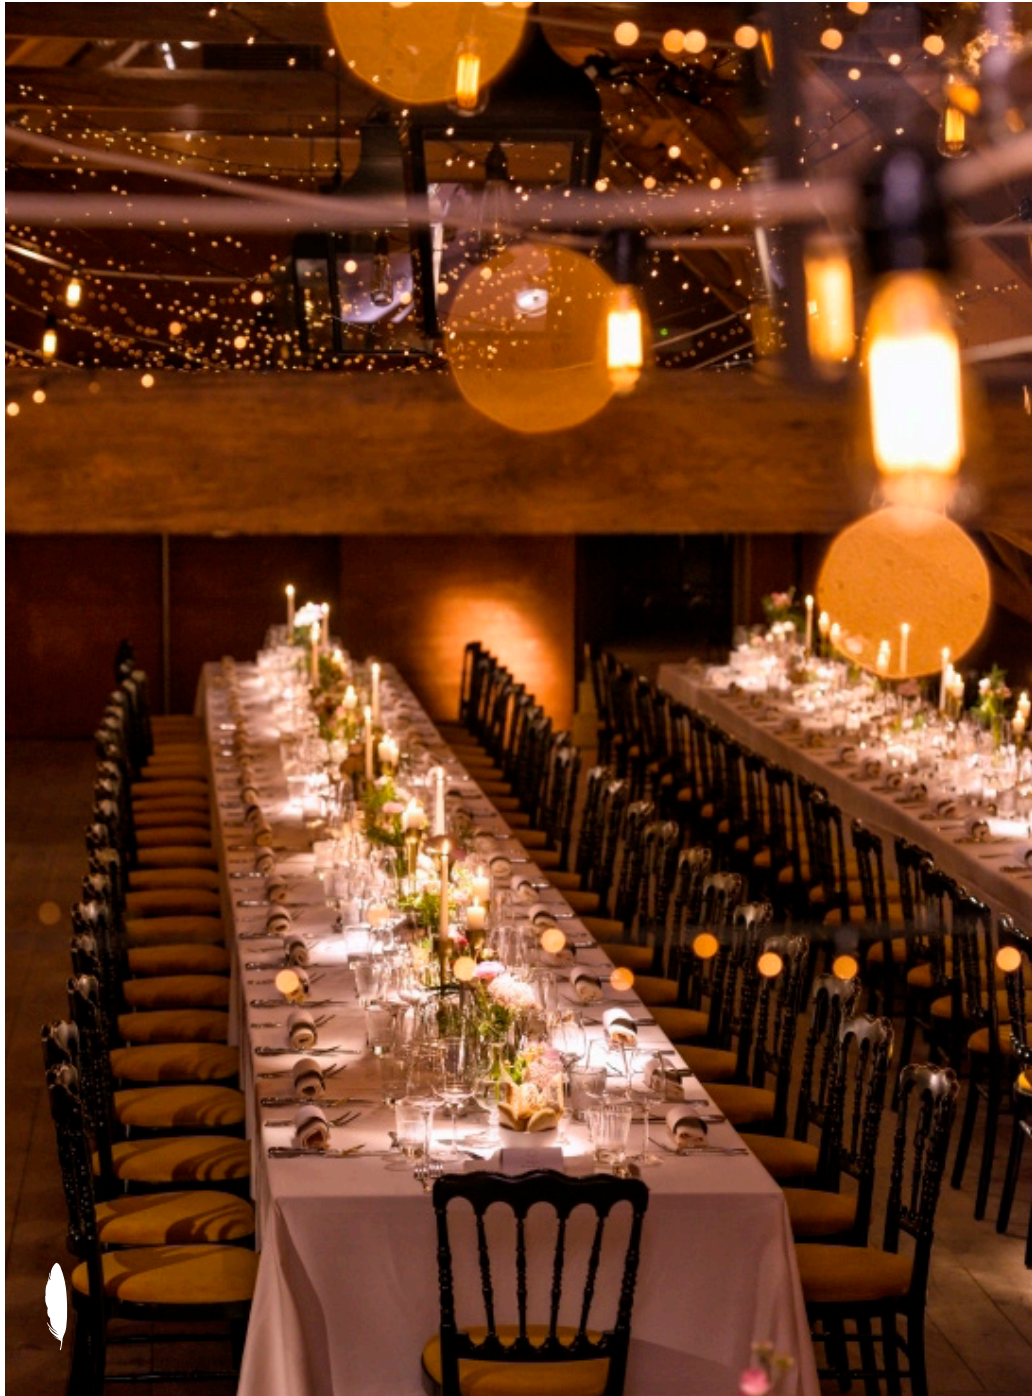

CASE 01
WEDDINGS