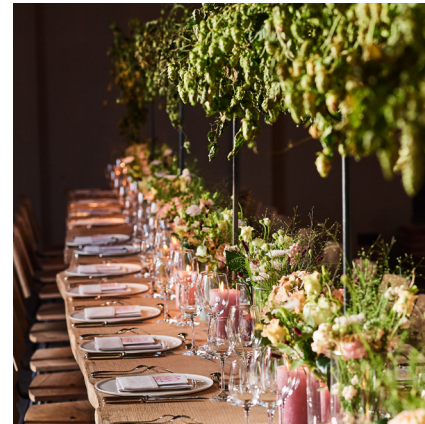

CASE 01
WEDDINGS