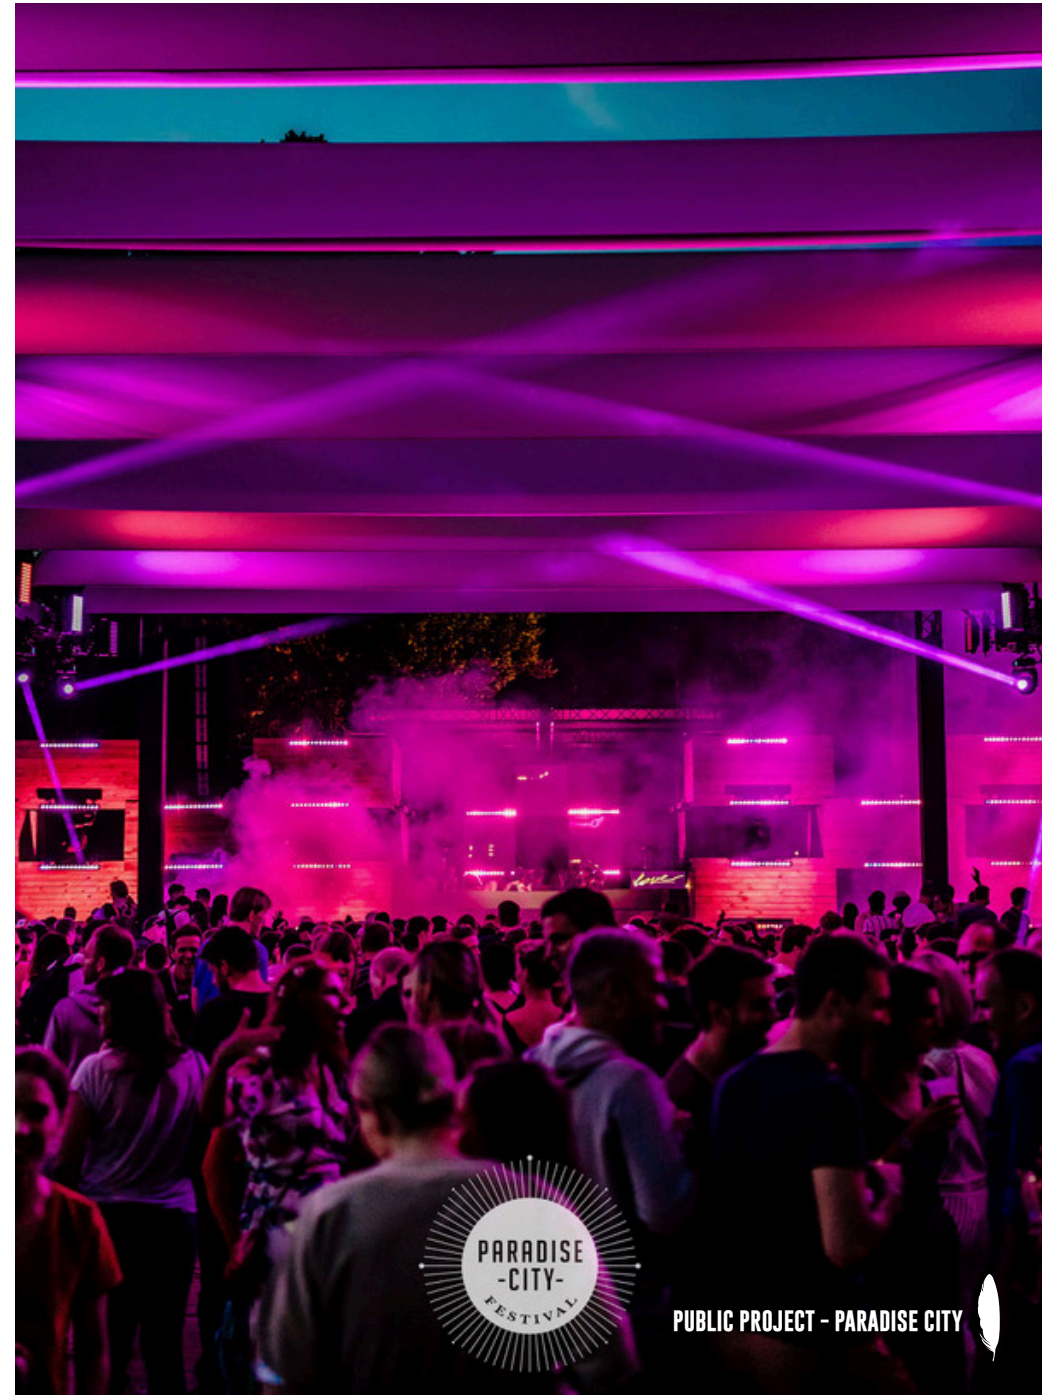

Public projects

Panache also has excellent expertise in public projects. This kind of project is not limited to a simple production of a concept but is more complex given the public aspect.